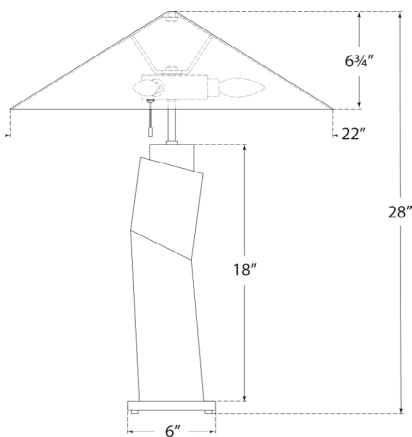

Lemaire Large Table Lamp

KW3915ALB-AB

Materials Shown

**Alabaster With Antique-Burnished
Brass Shade**

Available in

**Alabaster With Antique-Burnished
Brass Shade**

Dimensions

Height: 28"
Width: 22"
Base: 6" Round

Socket

3 - E12 Candelabra w/ Pull Chain

Wattage

3 - 6.5 LED B11

Weight

63lbs